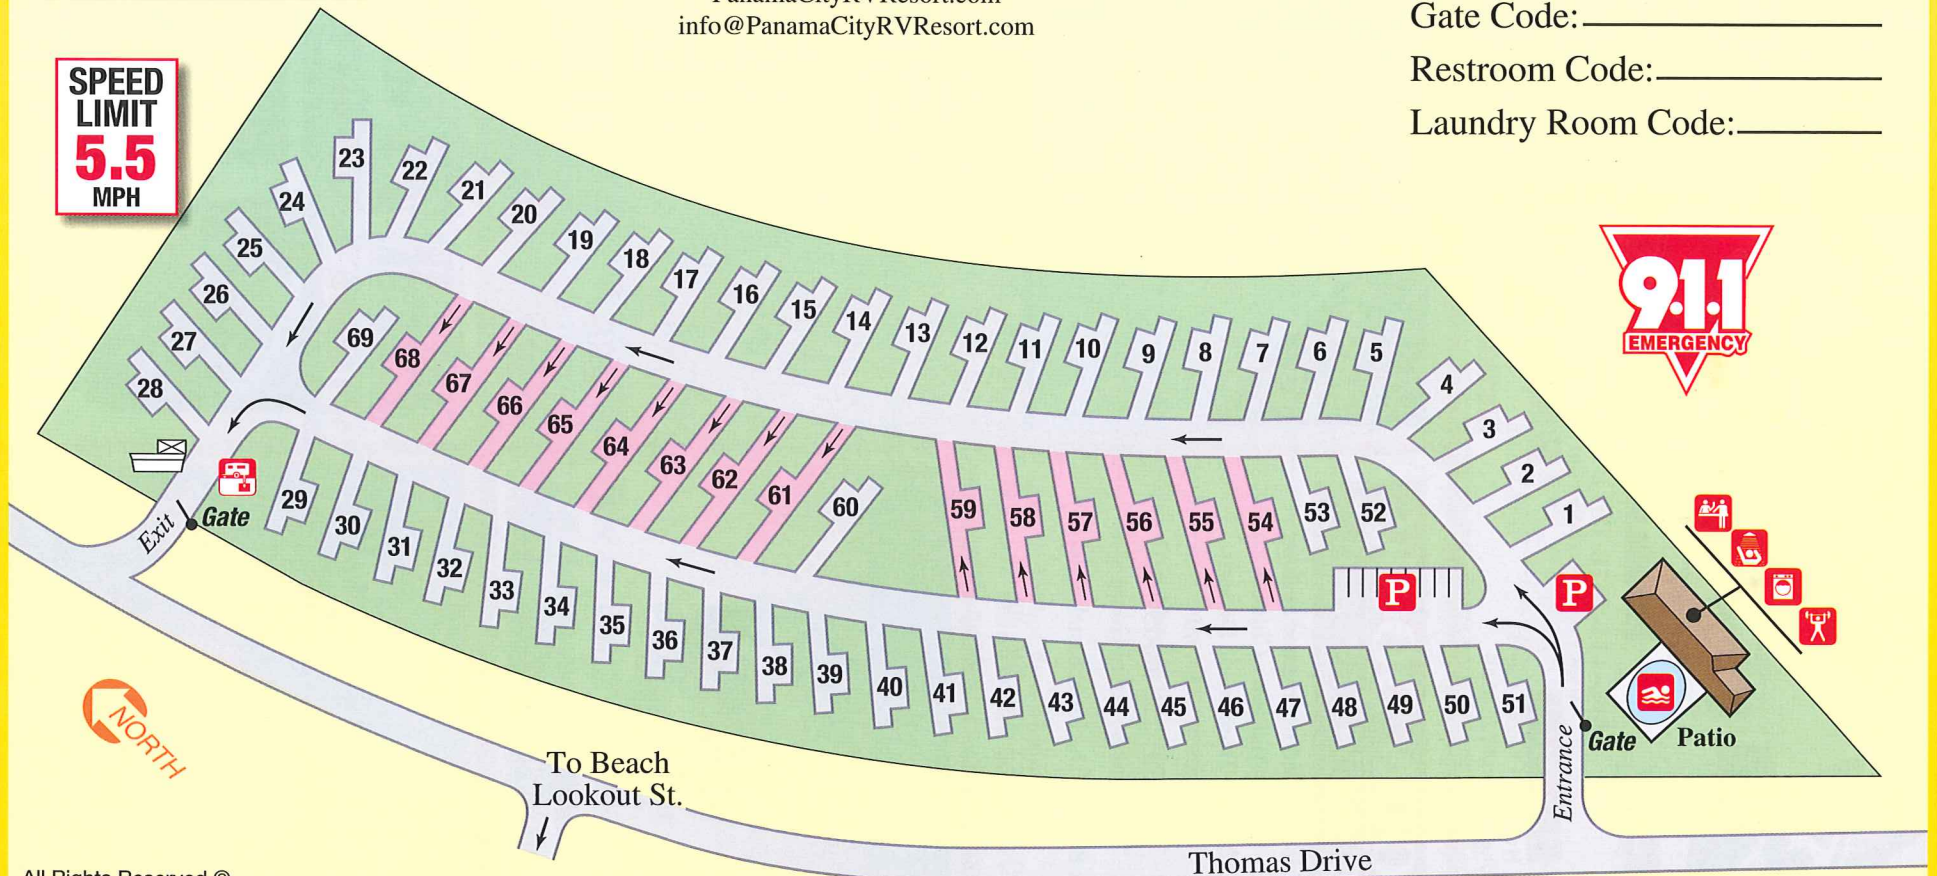

LEGEND

-  Office
-  Restrooms/Showers
-  Exercise Room
-  Swimming Pool
-  Laundromat
-  Parking
-  Garbage Dumpster
-  Dump Station
-  Gate
-  Pull-thru Sites

Panama City Beach RV Resort

4702 Thomas Drive • Panama City Beach, FL 32408
Bay County

1-850-249-7352

Toll Free: 1-866-63-RELAX (1-866-637-3529)

PanamaCityRVResort.com
info@PanamaCityRVResort.com

Site Number: _____

Gate Code: _____

Restroom Code: _____

Laundry Room Code: _____

**SPEED
LIMIT
5.5
MPH**